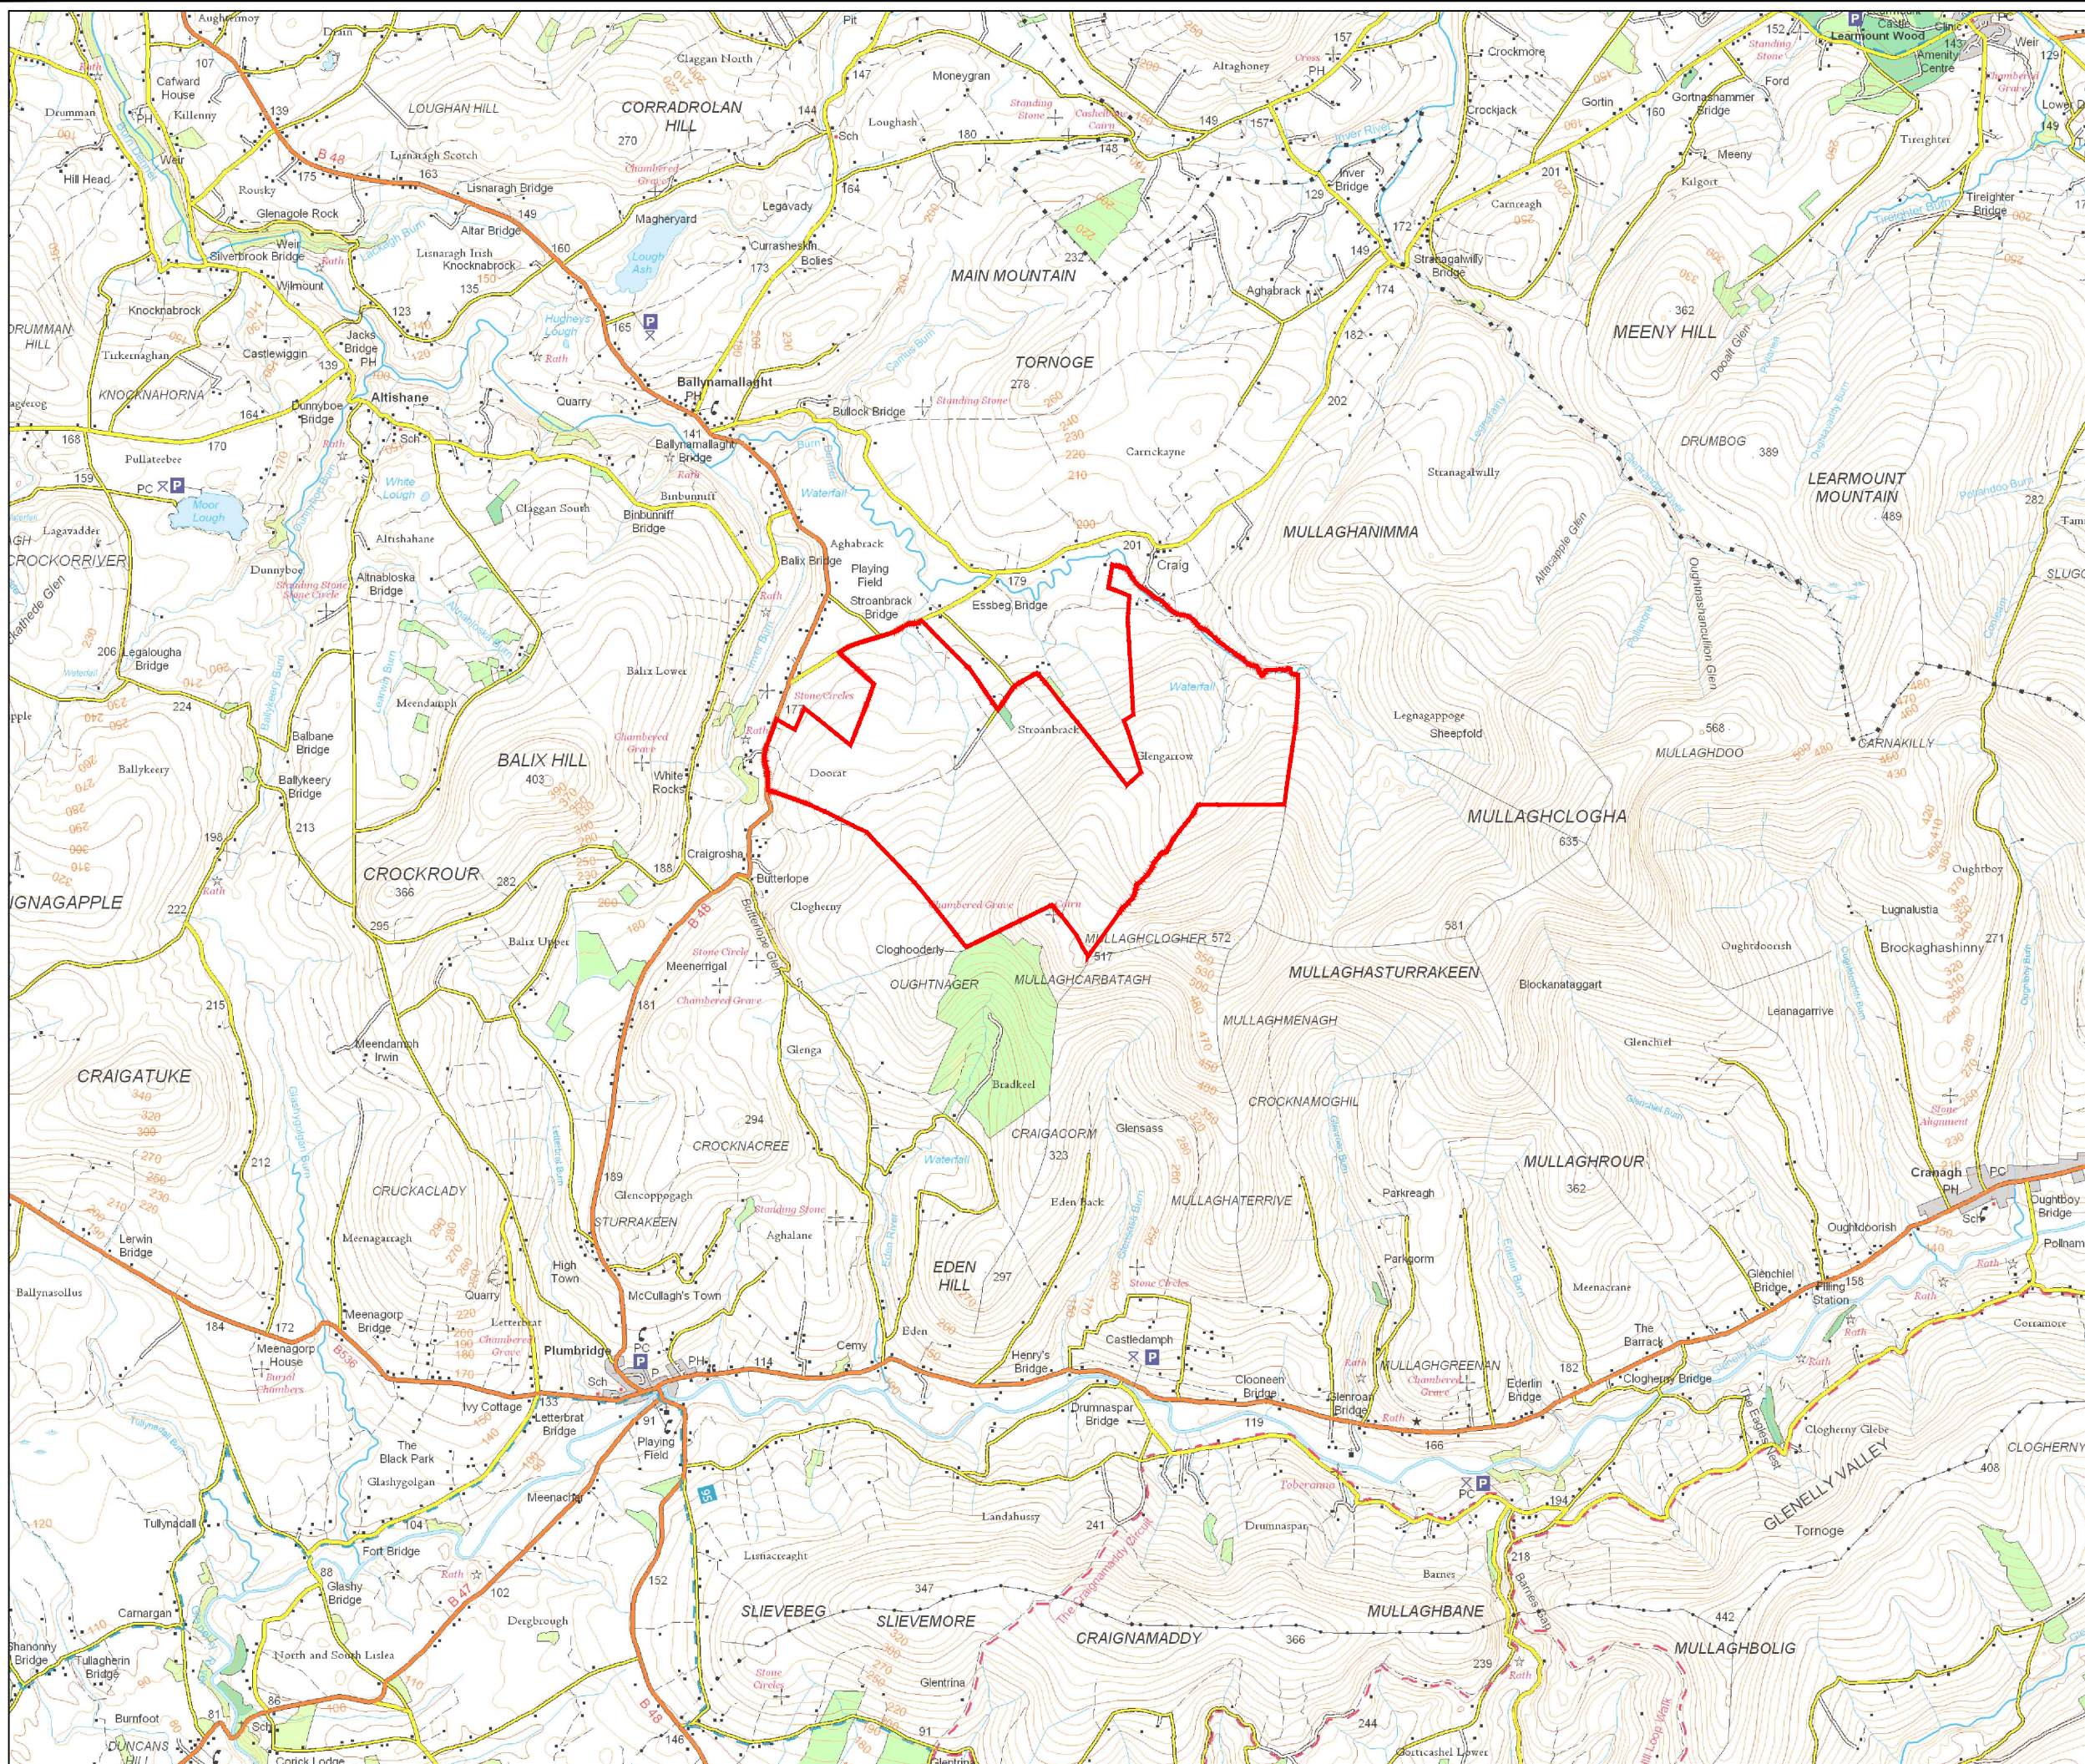

MULLAGHCLOGHER WIND FARM

FIGURE 1.1

SITE LOCATION

SITE LOCATION - NOT TO SCALE

LAYOUT DWG	N/A	LAYOUT NO.	N/A
DRAWING NUMBER	04398-RES-MAP-DR-XX-001	REV	0
SCALE - AS SHOWN @ A3			
ENVIRONMENTAL STATEMENT 2023			
THIS DRAWING IS THE PROPERTY OF RENEWABLE ENERGY SYSTEMS LTD. AND NO REPRODUCTION MAY BE MADE IN WHOLE OR IN PART WITHOUT PERMISSION			